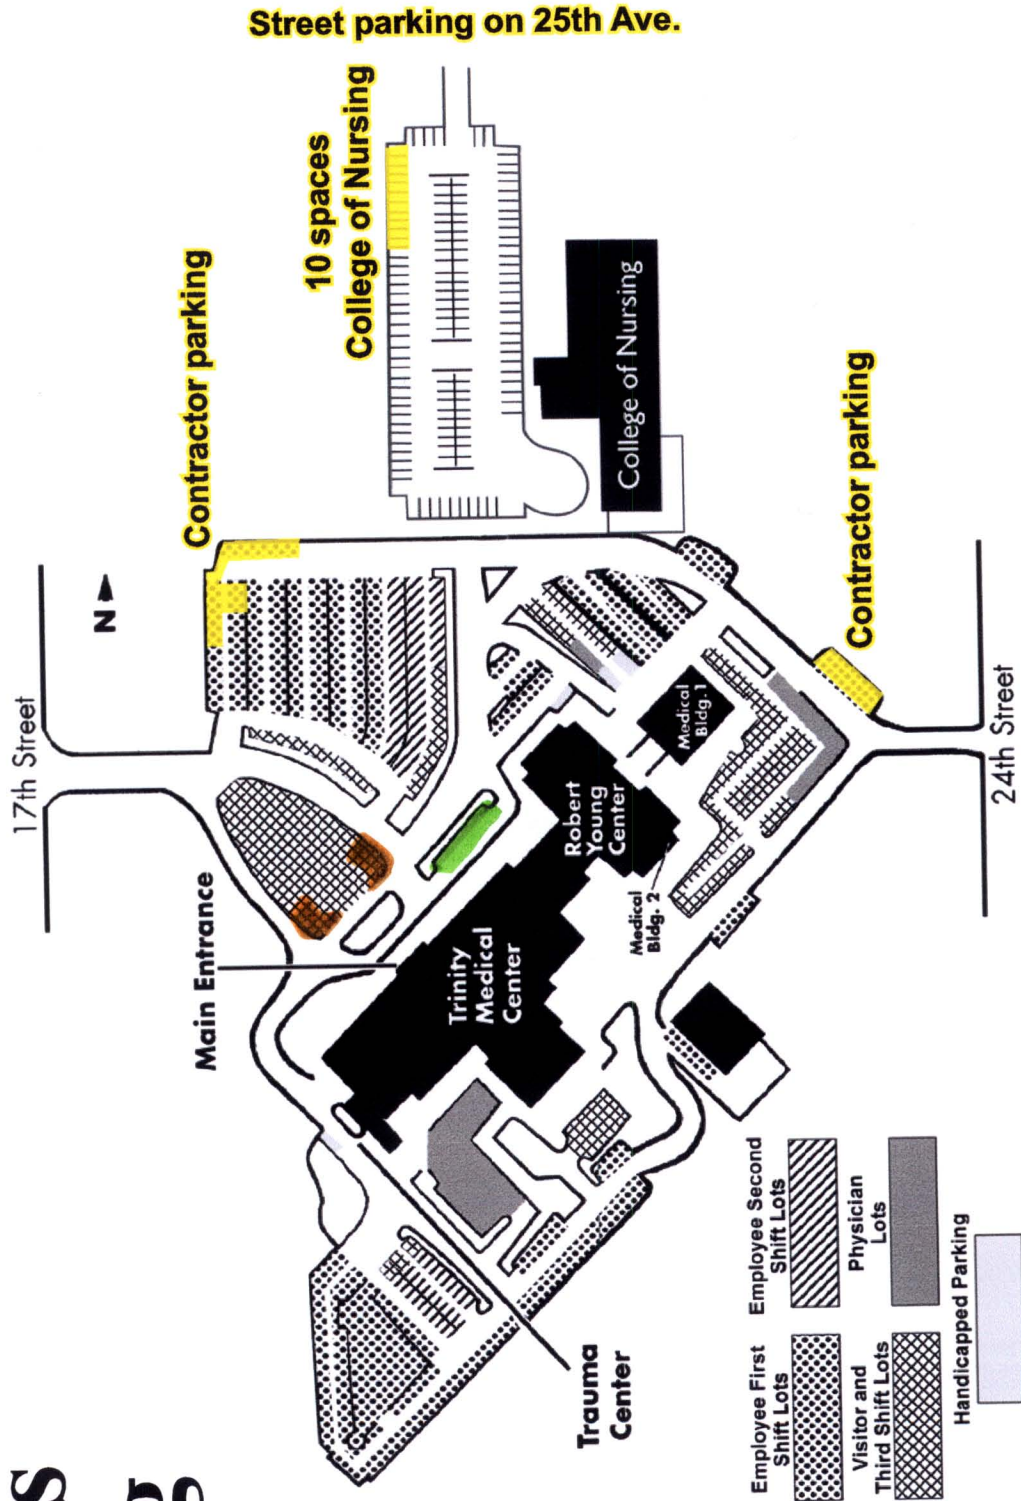

West Campus Parking

2701 17th Street
Rock Island, IL

Parking is also available along 17th and 24th Streets during peak hours if not signed otherwise.
Employees must vacate the third shift lots by 8 a.m.