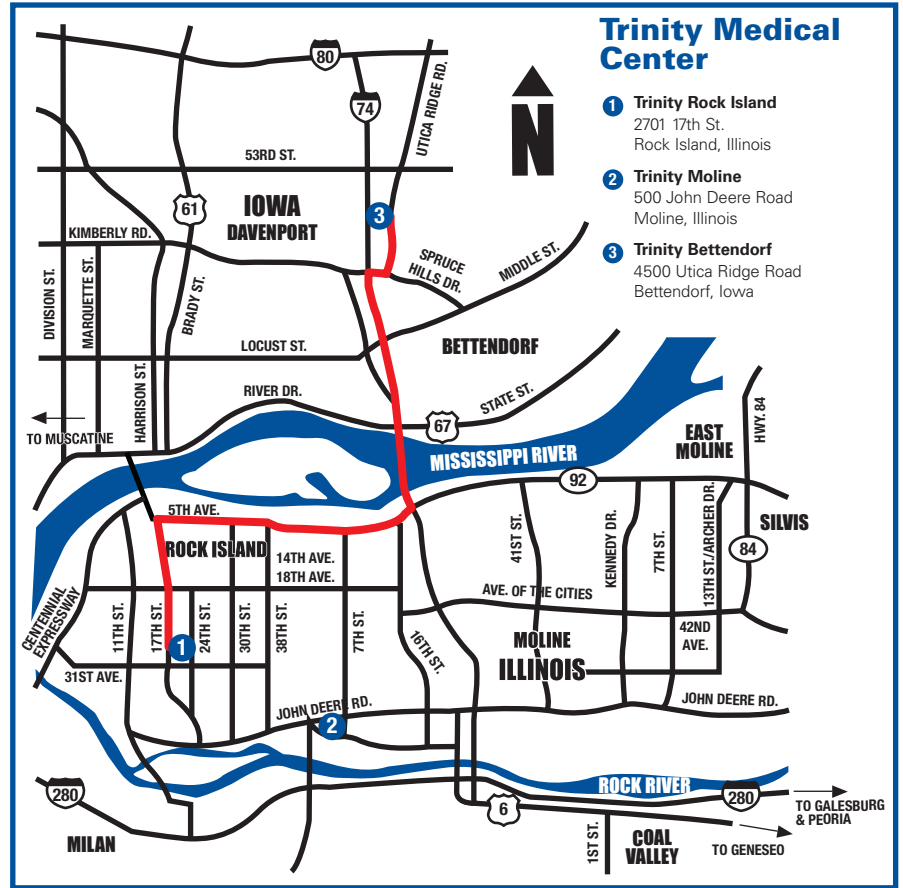

Directions from Trinity Rock Island

To: Trinity Bettendorf

4500 Utica Ridge Road
Bettendorf, IA 52722
(563) 742-5000

From Main entrance:

1. Head north on 17th St
2. Turn right at 7th Ave
3. Continue onto 5th Ave
4. 5th Ave turns slightly left and becomes 6th Ave
5. Turn right at 23rd St./7th Ave
6. Merge onto I-74 W/US-6 W
7. Take exit 2 for Spruce Hills Dr
8. Turn right at end of ramp
9. Take the 1st left onto Utica Ridge Rd
Trinity Bettendorf will be on the left

Estimated distance: 9.9 miles

Travel time 19 minutes

To: Trinity Moline

500 John Deere Road
Moline, IL 61265
(309) 779-2000

From Main entrance:

1. Head south on 17th St toward 31st Ave
2. Continue onto 24th St
3. Turn left at 46th Ave/Blackhawk Rd/IL-5 E
4. Continue toward 52nd Ave
(Entrance to hospital will be on the left
after light at RI/Milan Beltway interchange)

Estimated distance: 3.3 miles

Travel time 8 minutes