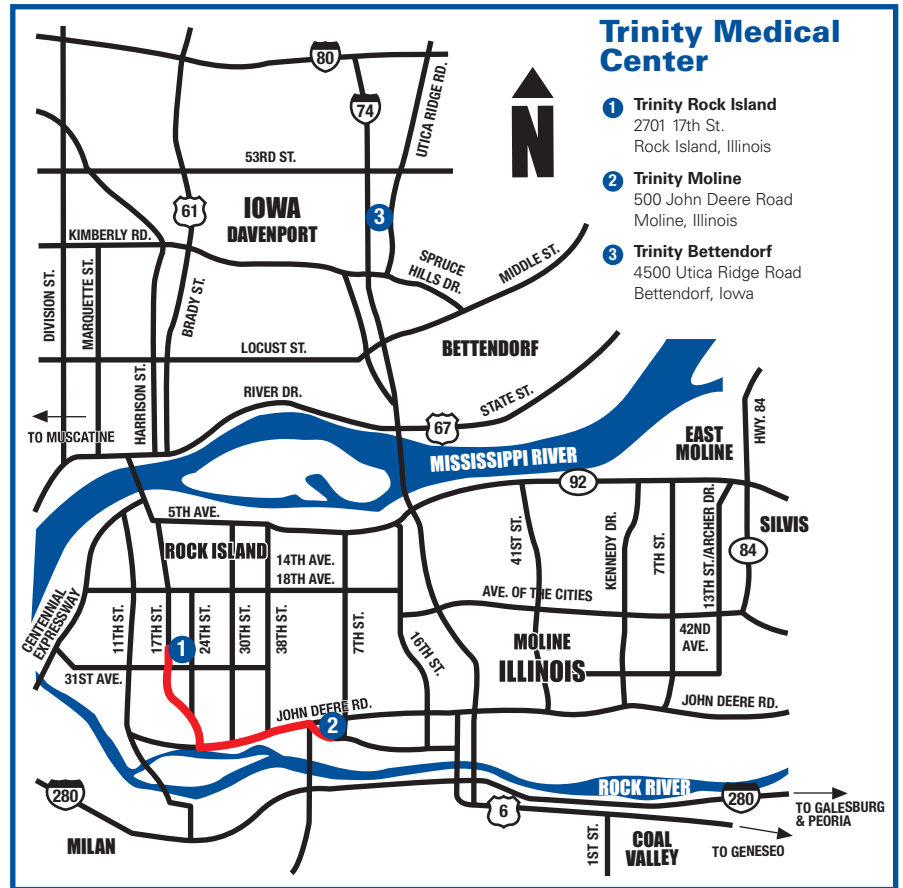

Directions from Trinity Moline

To: Trinity Rock Island

2701 17th St.
Rock Island, IL 61201
(309) 779-2000

From Main entrance:

1. Head northwest on 52nd Ave (exit toward rear of hospital and turn right)
  2. Continue onto 46th Ave/Blackhawk Rd
  3. Turn right at 24th St
  4. Slight left at 17th St
2. Trinity Rock Island will be on the right

Estimated distance: 3.3 miles
Travel time 7 minutes